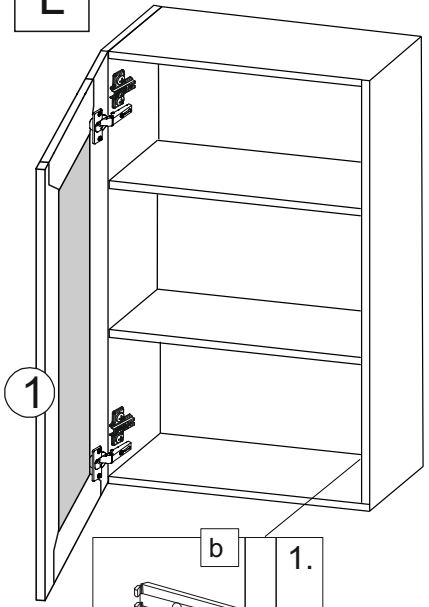

	3,5x16		
a	x6	b	x1

	0h40min		600mm	0.5kg	3m		⊕		

					W	L	H
①	297471.000	1	1	966	396	22	

	3,5x16		
a	x6	b	x1

LD.270420.000

	
e	x2

L

R

L

R

LD.297470.000-2/3

	3,5x16		
a	x12	b	x2

LD.270460.000

	e	x4
---	---	----

L

R