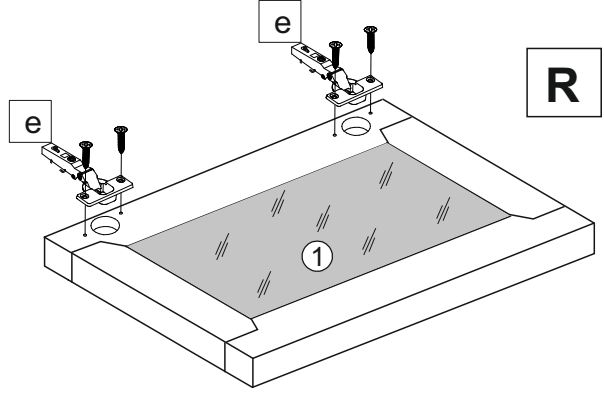

	3,5x16		
a	x6	b	x1

	0h40min		600mm	0.5kg	3m		⊕		

					W	L	H
①	297471.000	1	1	966	396	22	

	3,5x16		
a	x6	b	x1

LD.270420.000

	
e	x2

L

R

L

R

LD.297470.000-2/3

	3,5x16		
a	x12	b	x2

LD.270460.000

	e	x4
---	---	----

L

R