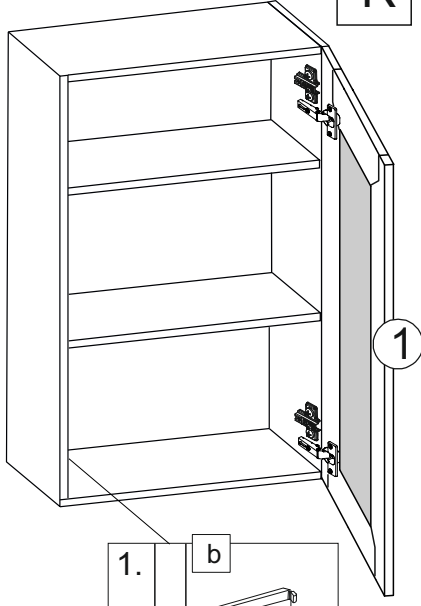

	3,5x16		
a	x6	b	x1

	0h40min		600mm	0.5kg	3m		⊕		

					W	L	H
①	297471.000	1	1	966	396	22	

	3,5x16		
a	x6	b	x1

LD.270420.000

	
e	x2

L

R

L

R

LD.297470.000-2/3

	3,5x16		
a	x12	b	x2

LD.270460.000

	e	x4
---	---	----

L

R