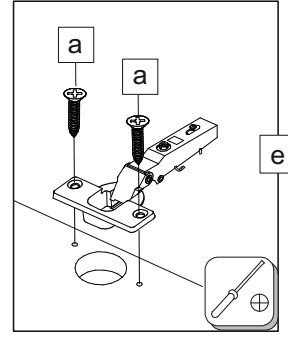

	3,5x16		
a	x6	b	x1

	0h40min		600mm	0.5kg	3m		⊕		

					W	L	H
①	297471.000	1	1	966	396	22	

	3,5x16		
a	x6	b	x1

LD.270420.000

	
e	x2

L

R

L

R

LD.297470.000-2/3

	3,5x16		
a	x12	b	x2

LD.270460.000

	e	x4
---	---	----

L

R