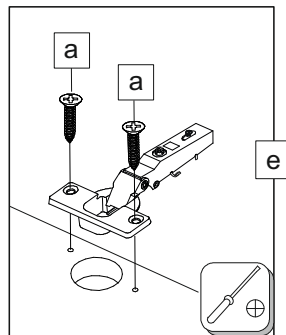

	3,5x16		
a	x6	b	x1

	0h40min		600mm	0.5kg	3m		⊕		

					W	L	H
①	297471.000	1	1	966	396	22	

	3,5x16		
a	x6	b	x1

LD.270420.000

	
e	x2

L

R

L

R

LD.297470.000-2/3

	3,5x16		
a	x12	b	x2

LD.270460.000

	e	x4
---	---	----

L

R