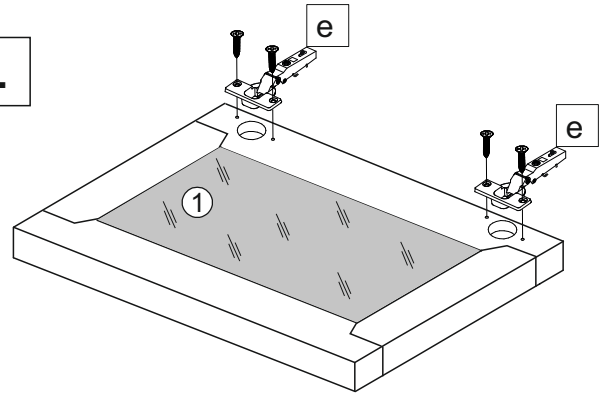

	3,5x16		
a	x6	b	x1

	0h40min		600mm	0.5kg	3m		⊕		

					W	L	H
①	297471.000	1	1	966	396	22	

	3,5x16		
a	x6	b	x1

LD.270420.000

	
e	x2

L

R

L

R

LD.297470.000-2/3

	3,5x16		
a	x12	b	x2

LD.270460.000

	e	x4
---	---	----

L

R